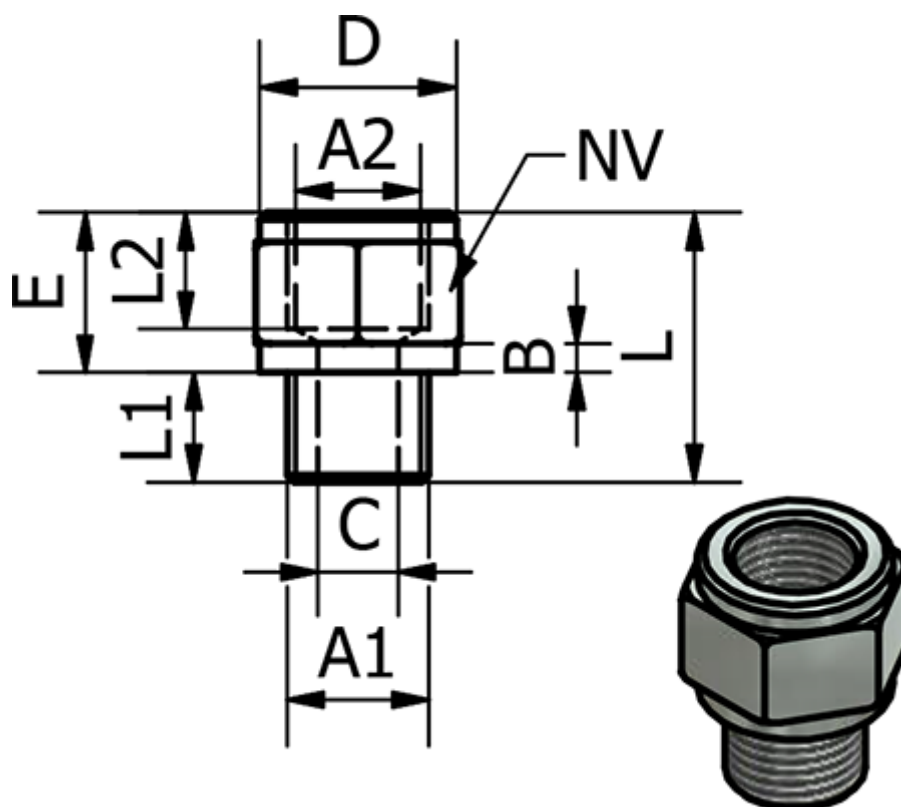

Data Sheet

Article number: 5891120TR1438

Description: Nipple sleeve 1120TR - 1438
R1/4" - R3/8"

Measures

A1 = 1/4"	L2 = 10.5
A2 = 3/8"	NV = 22
B = 2.5	
C = 8	
D = 21.5	
E = 14	
L = 24.5	
L1 = 10.5	